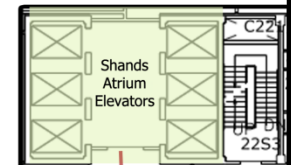

Directions to Shands North Tower Classroom 2147

From the Shands Main entrance:

1. Enter the main doors of Shands and walk into the Atrium area
2. Continue straight ahead with the benches and piano to your left
3. At the first "intersection" with the cafeteria on your right, turn left and then right. There will be a bank of six elevators
4. Take the elevator to the second floor
5. Exit the elevator alcove into the hallway and turn right
6. Take the first hallway to the left and continue walking to the first hallway on the right
7. The entrance to 2147 is the first door on the left

Academic Health Center Map

Map not drawn to scale.